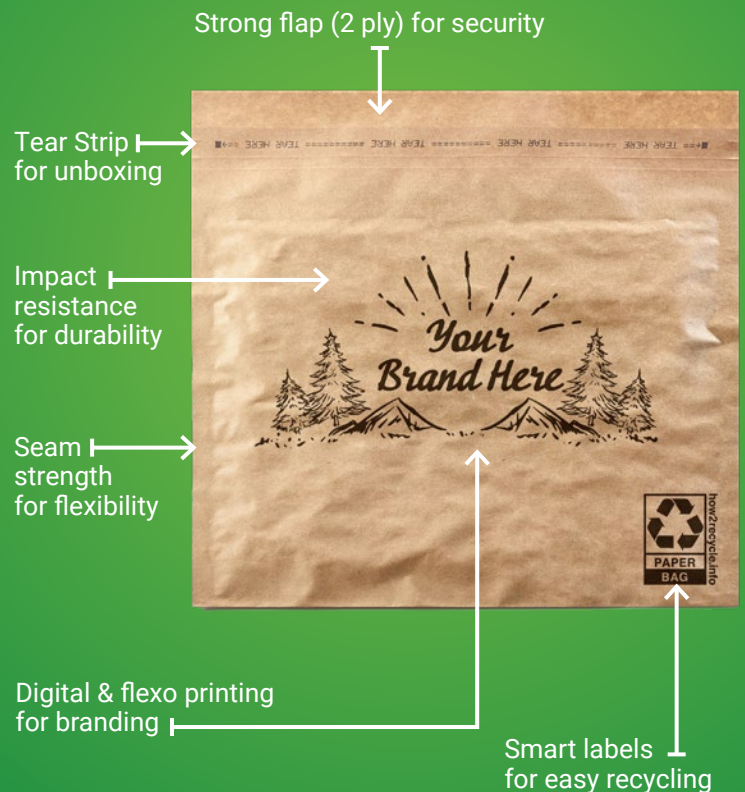

POWER-PACKED BENEFITS

Contact Us: 1-844-VERITIV
veritivpackaging.com